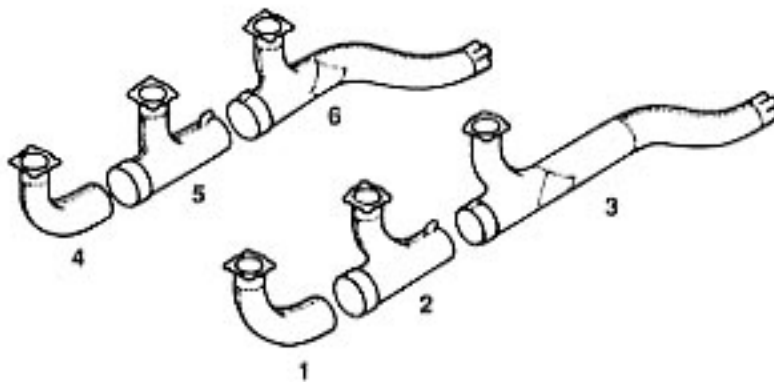

Wall Colmonoy Corporation
4700 SE 59th Street, Oklahoma City, OK 73135
Tel - 405-672-1361 – Fax – 405-670-3763
1-800-433-5074
aircraftexhaust@wallcolmonoy.com

CESSNA, Early Model 310							
		Cessna	WCC	WCC	July 2000		
Item		OEM	New	O/H	Mfg.	O/H	Core
No.	Description	P/N	P/N	P/N	Price	Price	Charge
1	Riser, fwd	0850600-91/95	-	0850600-91	N/A	Call	Call
2	Riser, center	0850600-89/97	-	0850600-89/97R	N/A	Call	Call
3	Riser, aft	0850730-1/9	-	0850730-1/9R	N/A	Call	Call
4	Riser, fwd	0850600-90/96	-	0850600-90/96R	N/A	Call	Call
5	Riser, center	0850600-88/98	-	0850600-88/98R	N/A	Call	Call
6	Riser, aft	0850730-2/10	-	0850730-2/10R	N/A	Call	Call
6	Riser, aft, w/EGT	0850730-8	-	0850730-8R	N/A	Call	Call

Note: This system is the *Under the wing* style. Call (800)433-5074 for information regarding *over the wing* style.